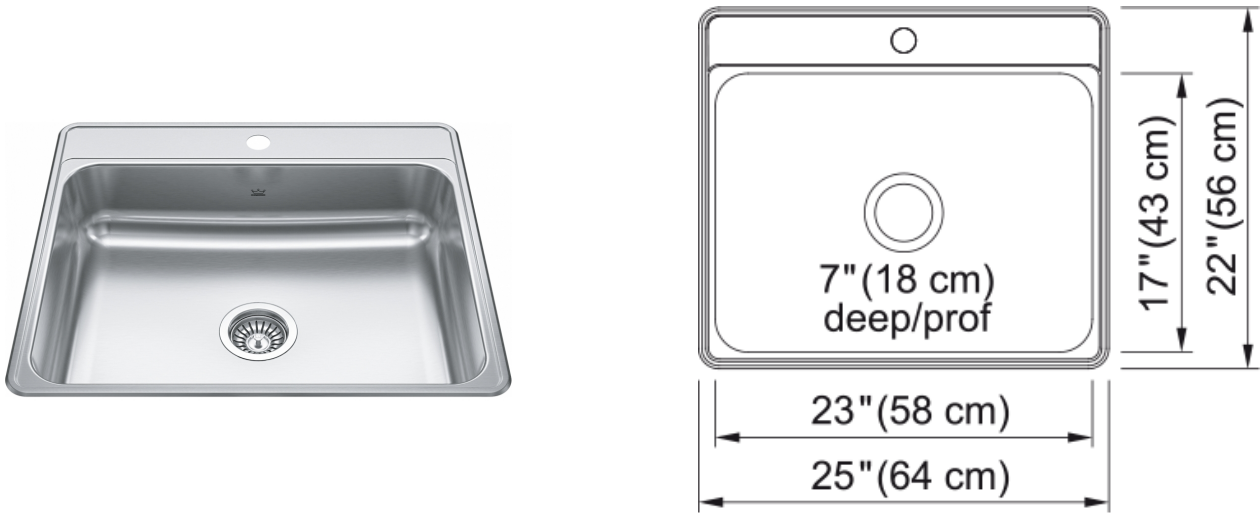

Creemore Drop In Sink - CSLA2522-7-1N | 101.0632.983

Technical Data

Aspect

Sink type	Sink
Type of material	Stainless steel
Number of bowls	1
Color	Steel
Surface finish	Silk

Product Dimensions

Exterior size: right to left	25
Exterior size: front to back	22
Large bowl size: right to left	23
Large bowl size: front to back	17
Large bowl: depth	7

Installation

Minimum cabinet size	27"
----------------------	-----

Product specifications

Installation type	Topmount / drop in
Drain hole	3 1/2"
Position of drainer	No drainer

Product identification

Product brand	Kindred
Collection	Creemore
Certified by	IAPMO

Features

Drainers number	No drainer
Product reversibility	No
Faucet ledge	Yes
Strainer assembly included	No
Strainer assembly type	No waste kit

Overflow	No
Number of faucet holes	1
Soap dispenser hole	No